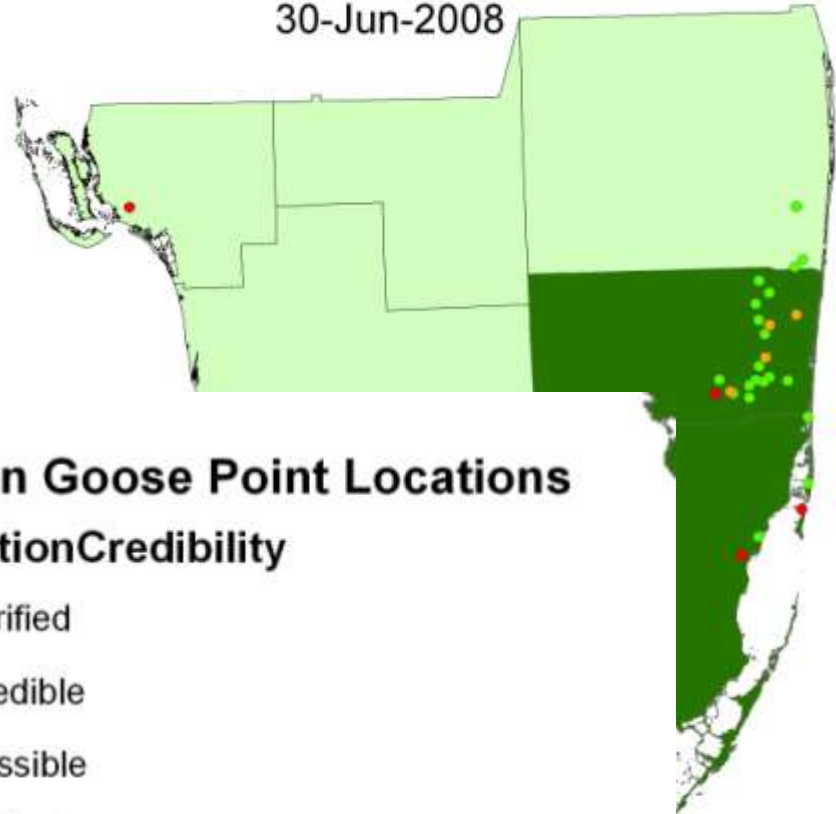

Leads determined

**To Action
Planning
Protocol**

Everglades CISMA **TAXONOMIC EXPERT LIST**

Vertebrate Species

ECISMA Taxonomic Expert List:	
Mammals	
Name	Agency/Organiza
1	
2	
3	
Birds	
Name	Agency/Organiza
1	
2	
3	
Reptiles	
Name	Agency/Organiza
1	
2	
3	
Amphibians	
Name	Agency/Organiza
1	
2	
3	
Fish (freshwater)	
Name	Agency/Organiza
1	
2	
3	

Everglades CISMA **TECHNICAL EXPERT LIST**

Removal Methods

Experts (trappers, samplers, surveyors, field staff)	
Mammals	
Name	Agency/Organiza
1	
2	
3	
Birds	
Name	Agency/Organiza
1	
2	
3	
Reptiles	
Name	Agency/Organiza
1	
2	
3	
Amphibians	
Name	Agency/Organiza
1	
2	
3	
Fish (freshwater)	
Name	Agency/Organiza
1	
2	
3	

Egyptian Goose (*Alopoche*
FWC Non-Native Specie
30-Jun-2008

Egyptian Goose (*Alopochen aegypticus*)
FWC Non-Native Species Database
30-Jun-2008

Egyptian Goose Point Locations ObservationCredibility

- Egyptian Go**
ObservationC
- Verified
 - Credible
 - Possible
 - Unlikely
 - Not Asses
 - Area Rec